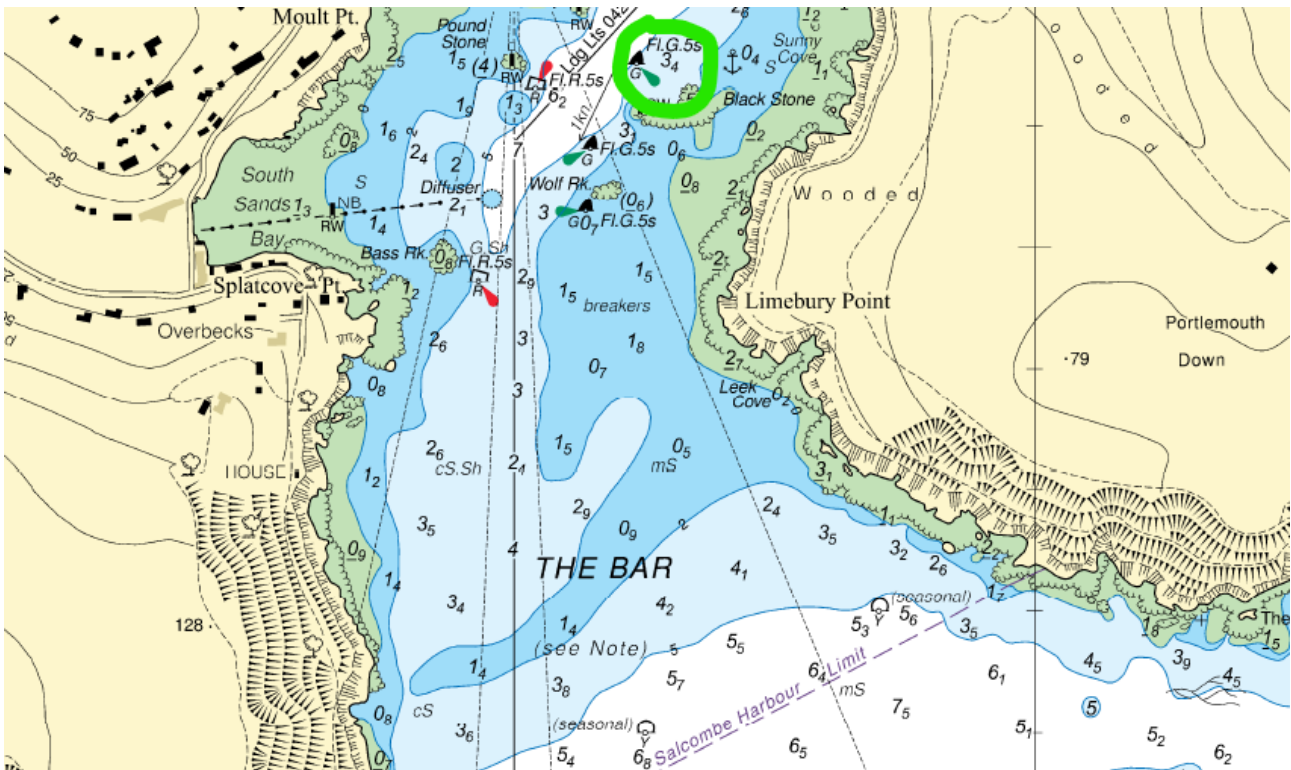

SOUTH HAMS DISTRICT COUNCIL

SALCOMBE HARBOUR – KINGSBRIDGE ESTUARY

LOCAL NOTICE TO MARINERS NO 04 OF 2024

Blackstone North Unlit

The aid to navigation named 'Blackstone North' starboard green lateral mark (marked with the green circle on the below chart), Fl.G.5s in position 50°13.68N 03°46.43W is in place **but temporarily unlit**. Upon crossing The Bar the Blackstone North buoy forms the third of three starboard hand marks that in conjunction with 3 port hand marks navigate a clear path around Wolf Rock and Blackstone Rock into the main fairway that leads North East toward Salcombe town.

The light will be replaced as soon as reasonably practicable.

Cancel this LNTM 8th March 2024.

C Sims-Stirling
Salcombe Harbour Master

Harbour Office
Whitstrand
Salcombe
Devon
TQ8 8BU

06th March 2024